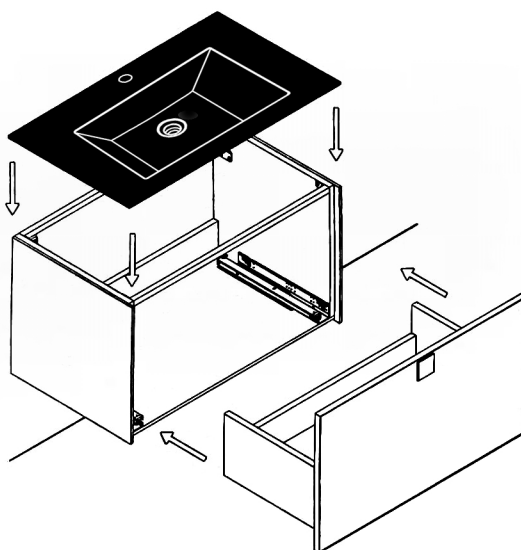

MURANO

Model: Murano Single

Category: Vanity

Material: Wood + Crystal

Dimensions: 32"(L) x 19"(W) x 18.1"(H)

Description: Luxury crystal bathroom vanity in silver finish

*Numbers are in inches

SCHEDA MONTAGGIO ASSEMBLY INSTRUCTIONS

Prastra per fissaggio a parete
Wall-mounting plate

Stop per fissaggio a parete
Plug for wall-mounting plate

①

Smontaggio Cassetto premendo leve di sgancio
Disassemble drawer by pressing release clips

②

Fissaggio piastre a parete
Plate fixing on wall

③

Ancoraggio e registrazione della consolle
Unit anchoring and adjustment

④

installazione del piano ed inserimento
del cassetto su guida
Top board fixing on frame and drawer onto rails