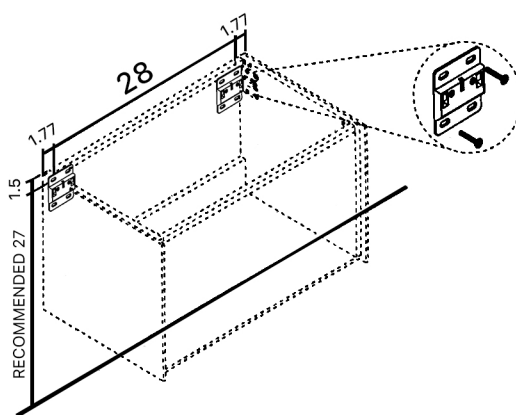

MURANO

Model: Murano Single

Category: Vanity

Material: Wood + Crystal

Dimensions: 32"(L) x 19"(W) x 18.1"(H)

Description: Luxury crystal bathroom vanity in silver finish

*Numbers are in inches

SCHEDA MONTAGGIO ASSEMBLY INSTRUCTIONS

Prastra per fissaggio a parete
Wall-mounting plate

Stop per fissaggio a parete
Plug for wall-mounting plate

①

Smontaggio Cassetto premendo leve di sgancio
Disassemble drawer by pressing release clips

②

Fissaggio piastre a parete
Plate fixing on wall

③

Ancoraggio e registrazione della consolle
Unit anchoring and adjustment

④

installazione del piano ed inserimento
del cassetto su guida
Top board fixing on frame and drawer onto rails