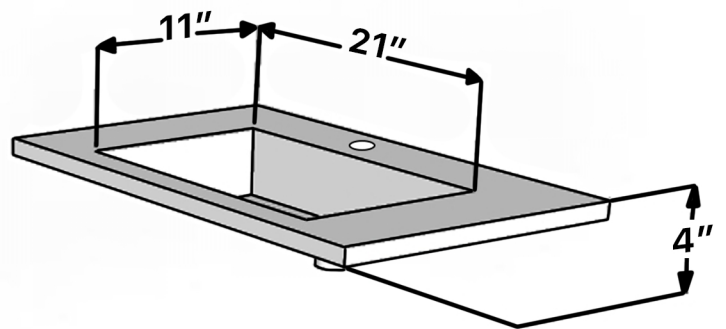

MURANO

Model: Murano Single

Category: Vanity

Material: Wood + Crystal

Dimensions: 32"(L) x 19"(W) x 18.1"(H)

Description: Luxury crystal bathroom vanity in silver finish

*Numbers are in inches

SCHEDA MONTAGGIO ASSEMBLY INSTRUCTIONS

Prastra per fissaggio a parete
Wall-mounting plate

Stop per fissaggio a parete
Plug for wall-mounting plate

①

Smontaggio Cassetto premendo leve di sgancio
Disassemble drawer by pressing release clips

②

Fissaggio piastre a parete
Plate fixing on wall