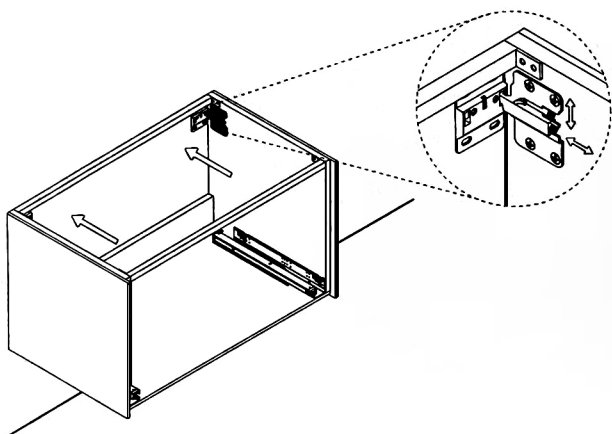

MURANO

Model: Murano Single

Category: Vanity

Material: Wood + Crystal

Dimensions: 32"(L) x 19"(W) x 18.1"(H)

Description: Luxury crystal bathroom vanity in silver finish

*Numbers are in inches

SCHEDA MONTAGGIO ASSEMBLY INSTRUCTIONS

Prastra per fissaggio a parete
Wall-mounting plate

Stop per fissaggio a parete
Plug for wall-mounting plate

①

Smontaggio Cassetto premendo leve di sgancio
Disassemble drawer by pressing release clips

②

Fissaggio piastre a parete
Plate fixing on wall

③

Ancoraggio e registrazione della consolle
Unit anchoring and adjustment

④

installazione del piano ed inserimento
del cassetto su guida
Top board fixing on frame and drawer onto rails