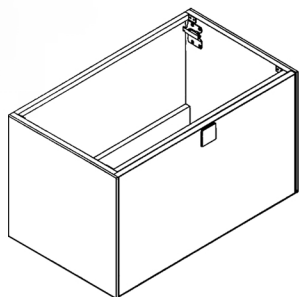

MURANO

Model: Murano Single

Category: Vanity

Material: Wood + Crystal

Dimensions: 32"(L) x 19"(W) x 18.1"(H)

Description: Luxury crystal bathroom vanity in silver finish

*Numbers are in inches

SCHEDA MONTAGGIO ASSEMBLY INSTRUCTIONS

Prastra per fissaggio a parete
Wall-mounting plate

Stop per fissaggio a parete
Plug for wall-mounting plate

①

Smontaggio Cassetto premendo leve di sgancio
Disassemble drawer by pressing release clips

②

Fissaggio piastre a parete
Plate fixing on wall