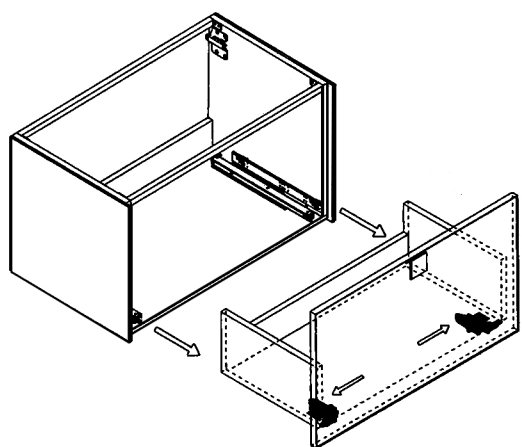

MURANO

Model: Murano Single

Category: Vanity

Material: Wood + Crystal

Dimensions: 32"(L) x 19"(W) x 18.1"(H)

Description: Luxury crystal bathroom vanity in silver finish

*Numbers are in inches

SCHEDA MONTAGGIO ASSEMBLY INSTRUCTIONS

Prastra per fissaggio a parete
Wall-mounting plate

Stop per fissaggio a parete
Plug for wall-mounting plate

①

Smontaggio Cassetto premendo leve di sgancio
Disassemble drawer by pressing release clips

②

Fissaggio piastre a parete
Plate fixing on wall