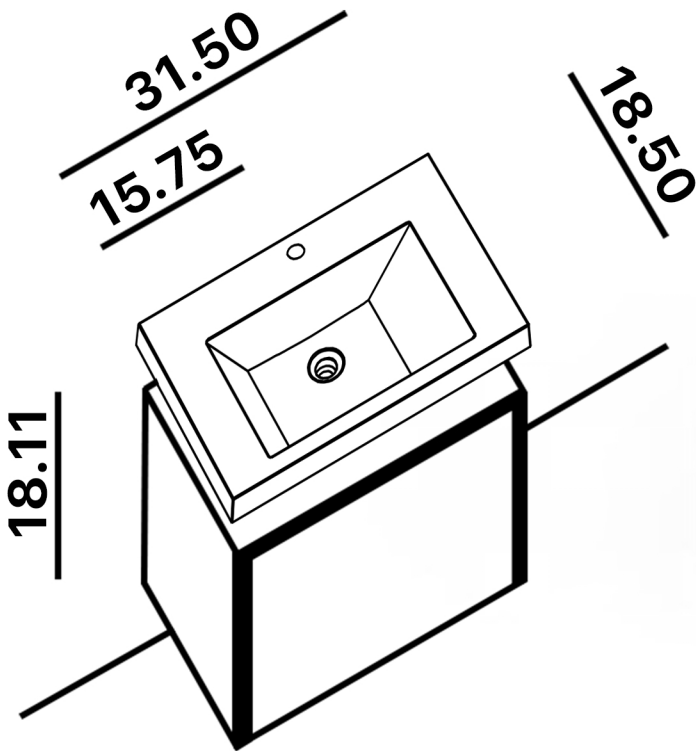

MURANO

Model: Murano Single

Category: Vanity

Material: Wood + Crystal

Dimensions: 32"(L) x 19"(W) x 18.1"(H)

Description: Luxury crystal bathroom vanity in silver finish

*Numbers are in inches

SCHEDA MONTAGGIO ASSEMBLY INSTRUCTIONS

Prastra per fissaggio a parete
Wall-mounting plate

Stop per fissaggio a parete
Plug for wall-mounting plate

①

Smontaggio Cassetto premendo leve di sgancio
Disassemble drawer by pressing release clips

②

Fissaggio piastre a parete
Plate fixing on wall